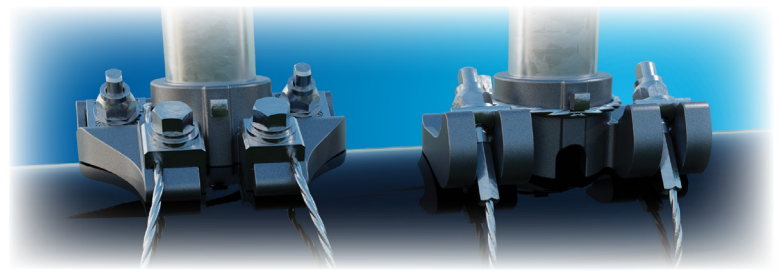

▶▶▶ Pelco's NEW Galaxy MinBrac...**Big Strength** in a Little Package

Pelco's latest innovations are combined in NEW Galaxy MiniBrac. It delivers greater **versatility** and **easier installation**. It is designed to stay in place with **precision alignment** and **stronger fastening**.

1

Superior in rotational resistance

4

NEW Wire Entrance allows for wiring without drilling mast arm

5

Captured cable assembly – adjust by pulling cable

AG-3049 Galaxy MiniBrac

2

Double set screw standard

3

Anti-rotation cable end

Pelco Solutions

Galaxy MiniBrac

Precise alignment with stronger fastening

Mounting Applications:

- Cameras, Signs Sensors, Antennas and Special Equipment

Key Features:

- Superior in rotational resistance
- Captured cable assembly
- Adjust by pulling cable
- Anti-rotation cable end
- NEW wire entrance allows for wiring without drilling mast arm
- Double set screw standard and special equipment